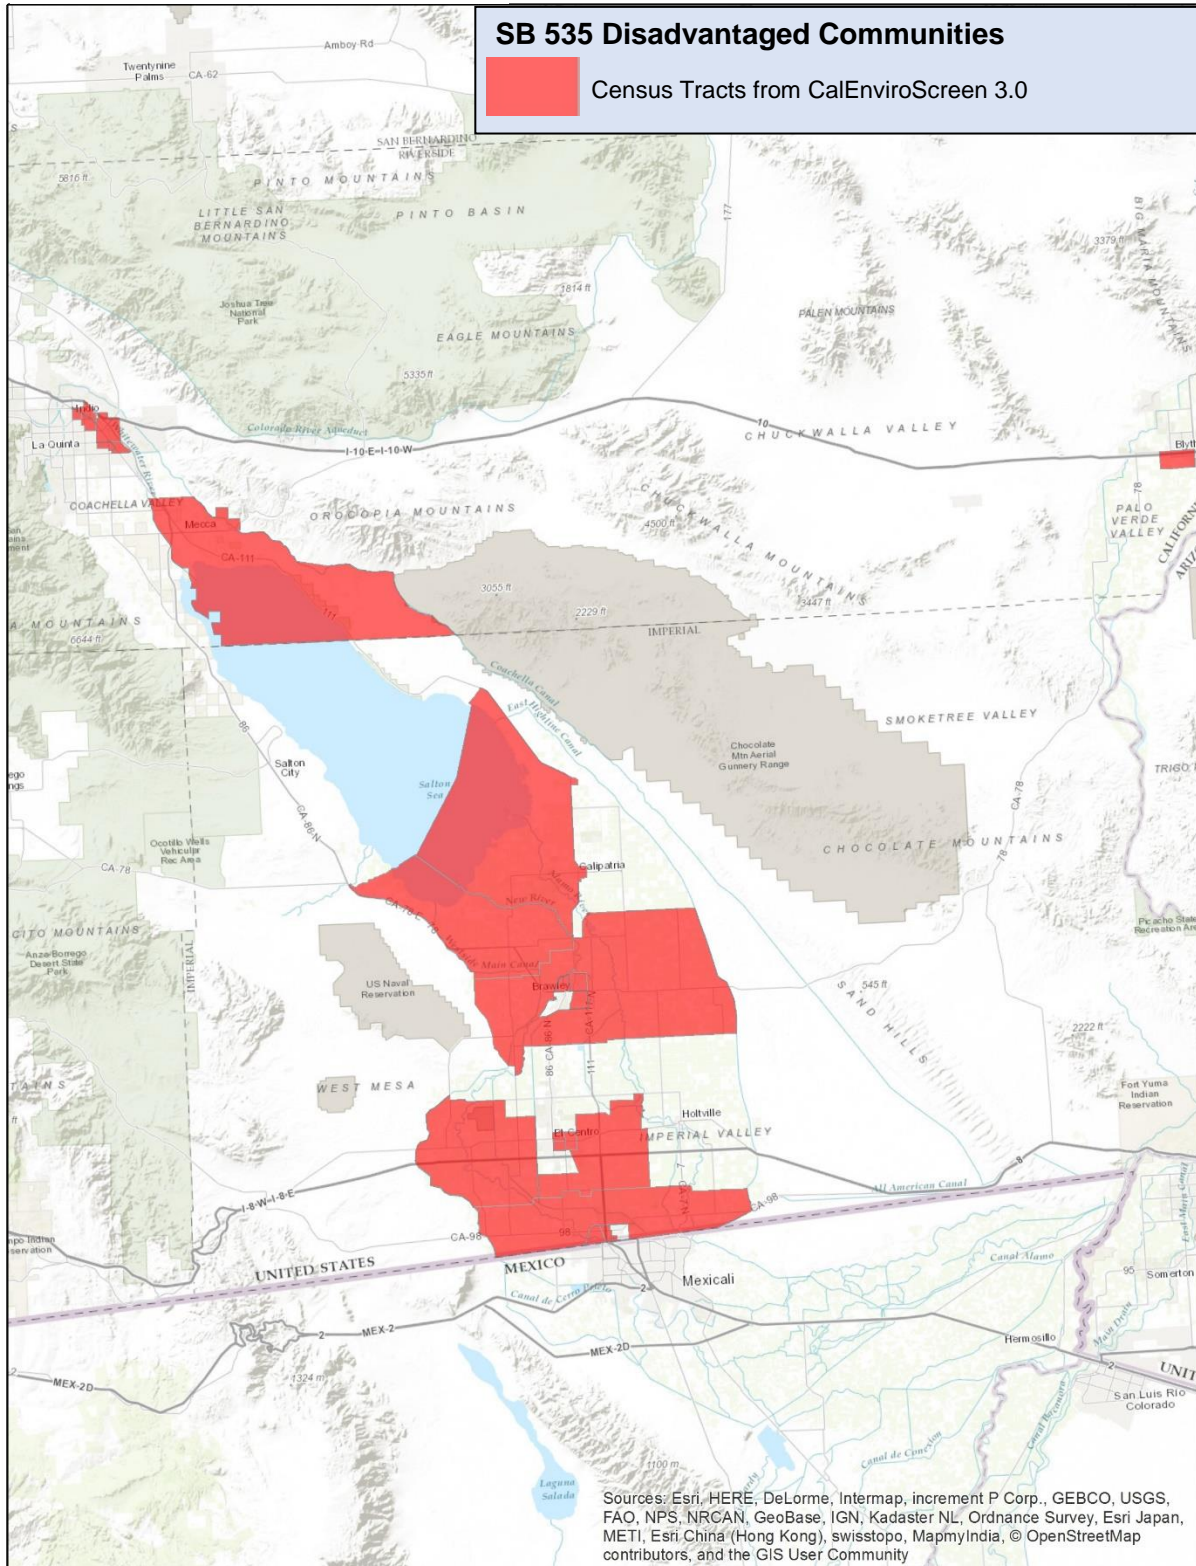

SB 535 Disadvantaged Communities

Census Tracts from CalEnviroScreen 3.0

Sources: Esri, HERE, DeLorme, Intermap, increment P Corp., GEBCO, USGS, FAO, NPS, NRCAN, GeoBase, IGN, Kadaster NL, Ordnance Survey, Esri Japan, METI, Esri China (Hong Kong), swisstopo, MapmyIndia, © OpenStreetMap contributors, and the GIS User Community

Coachella & Imperial Valleys

Greater Los Angeles Area

Sacramento Area

San Diego Area

San Francisco Area

San Joaquin Valley