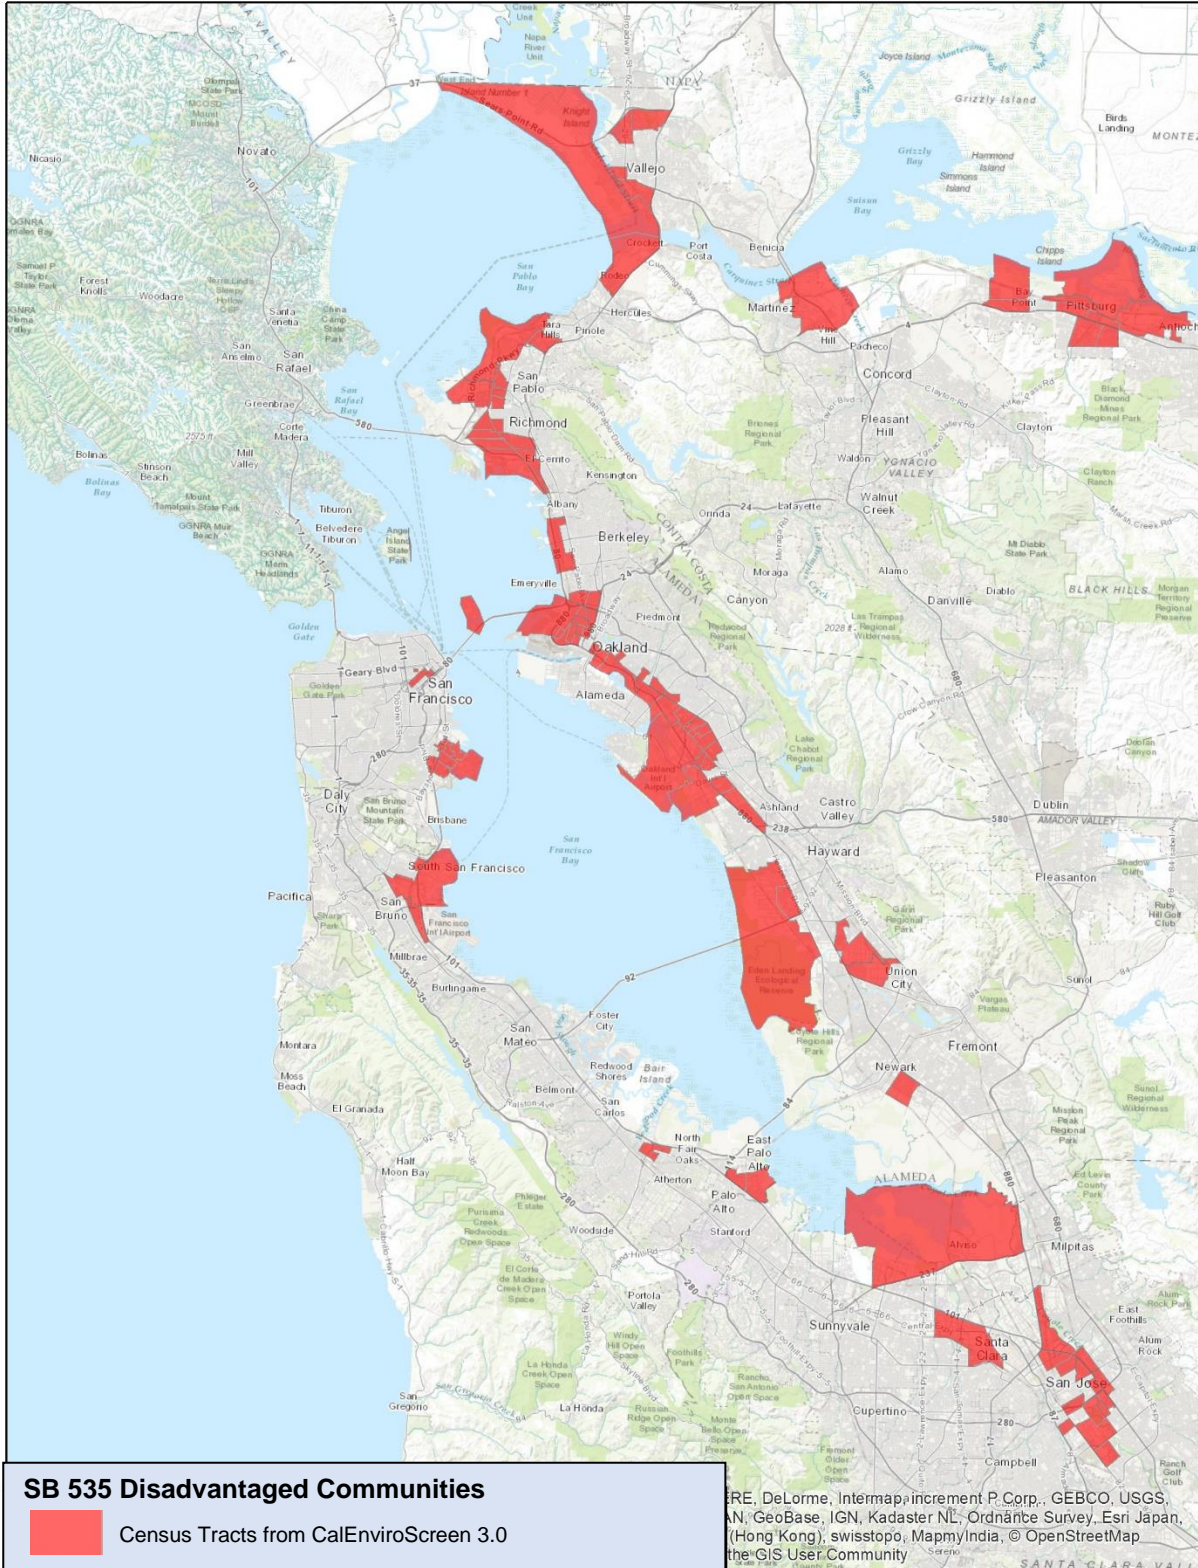

SB 535 Disadvantaged Communities

Census Tracts from CalEnviroScreen 3.0

Sources: Esri, HERE, DeLorme, Intermap, increment P Corp., GEBCO, USGS, FAO, NPS, NRCAN, GeoBase, IGN, Kadaster NL, Ordnance Survey, Esri Japan, METI, Esri China (Hong Kong), swisstopo, MapmyIndia, © OpenStreetMap contributors, and the GIS User Community

Coachella & Imperial Valleys

Greater Los Angeles Area

Sacramento Area

San Diego Area

San Francisco Area

San Joaquin Valley