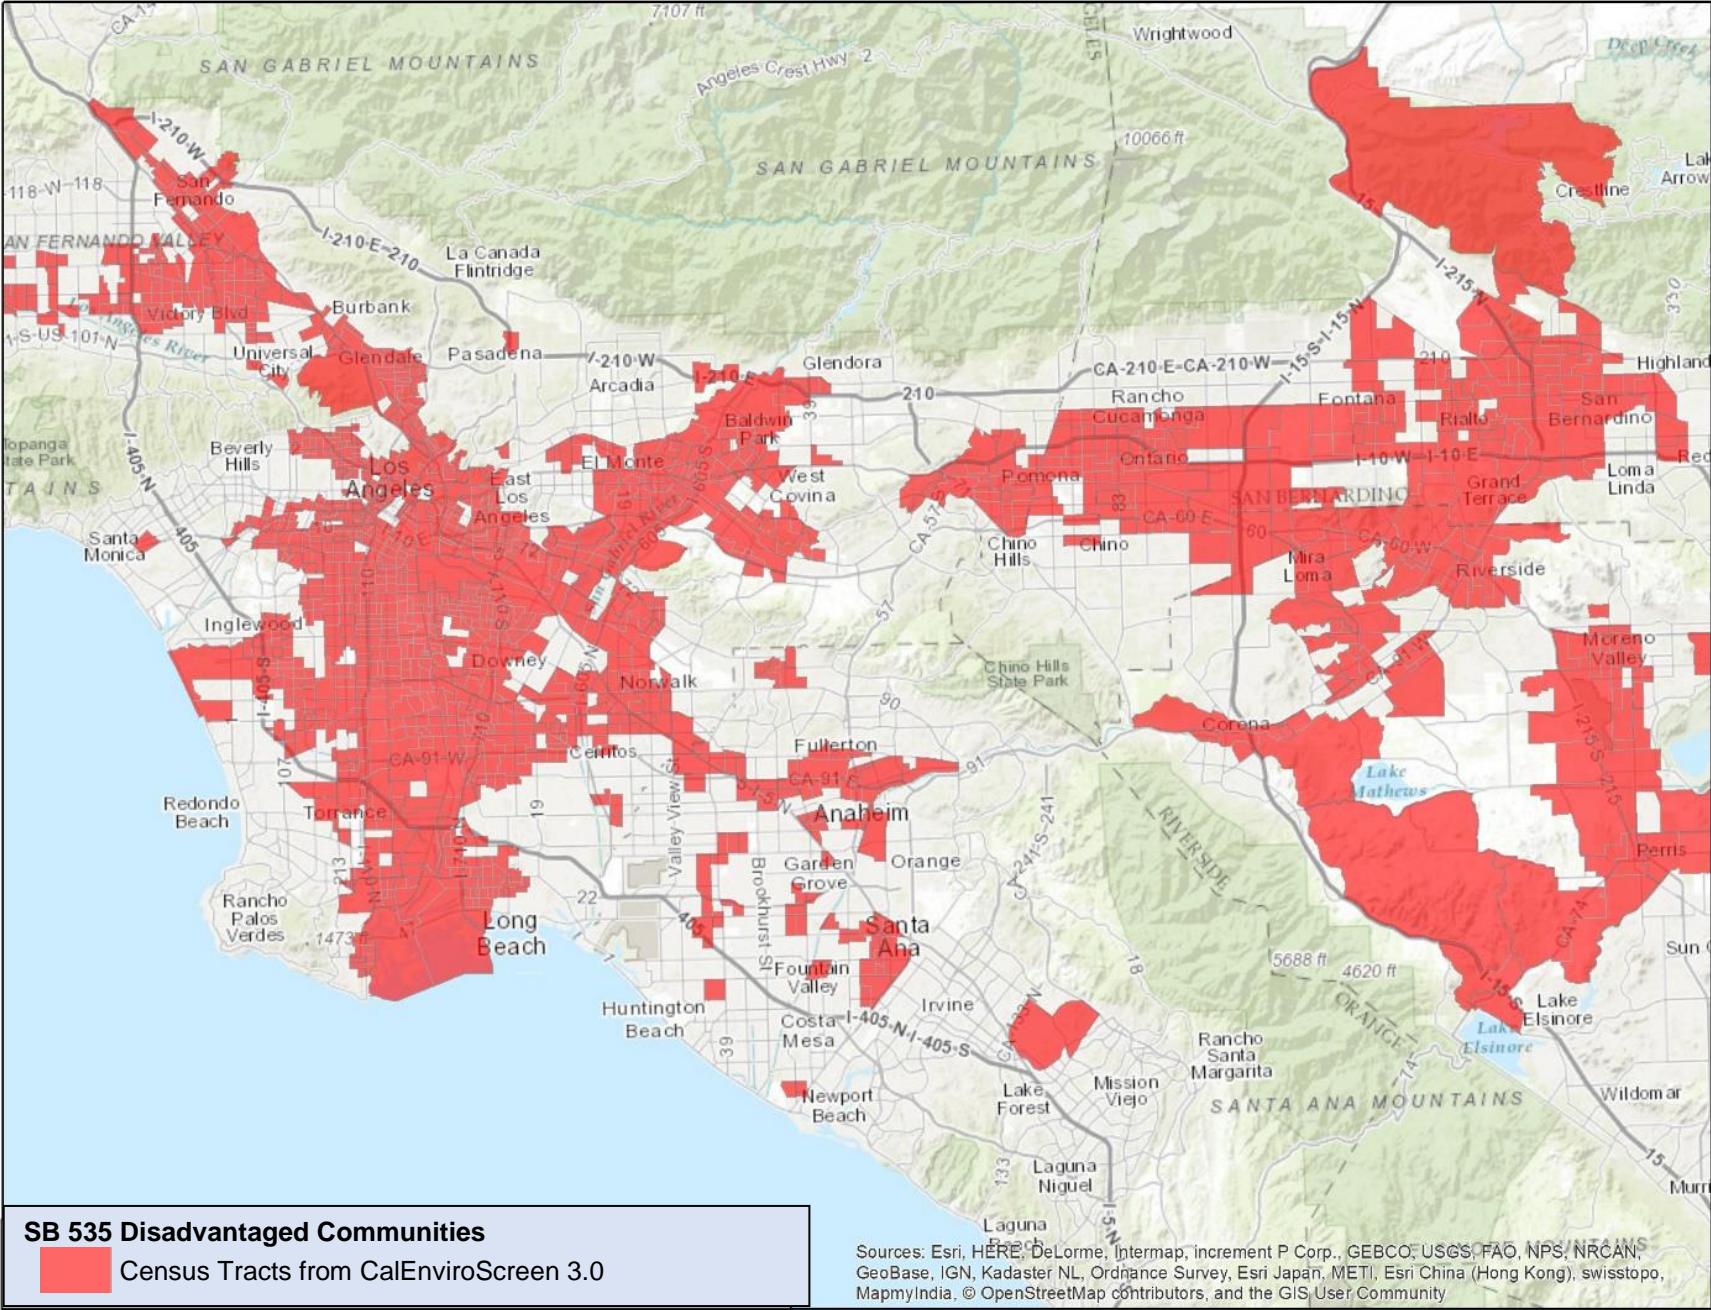

SB 535 Disadvantaged Communities

Census Tracts from CalEnviroScreen 3.0

Sources: Esri, HERE, DeLorme, Intermap, increment P Corp., GEBCO, USGS, FAO, NPS, NRCAN, GeoBase, IGN, Kadaster NL, Ordnance Survey, Esri Japan, METI, Esri China (Hong Kong), swisstopo, MapmyIndia, © OpenStreetMap contributors, and the GIS User Community

Coachella & Imperial Valleys

Greater Los Angeles Area

Sacramento Area

San Diego Area

San Francisco Area

San Joaquin Valley