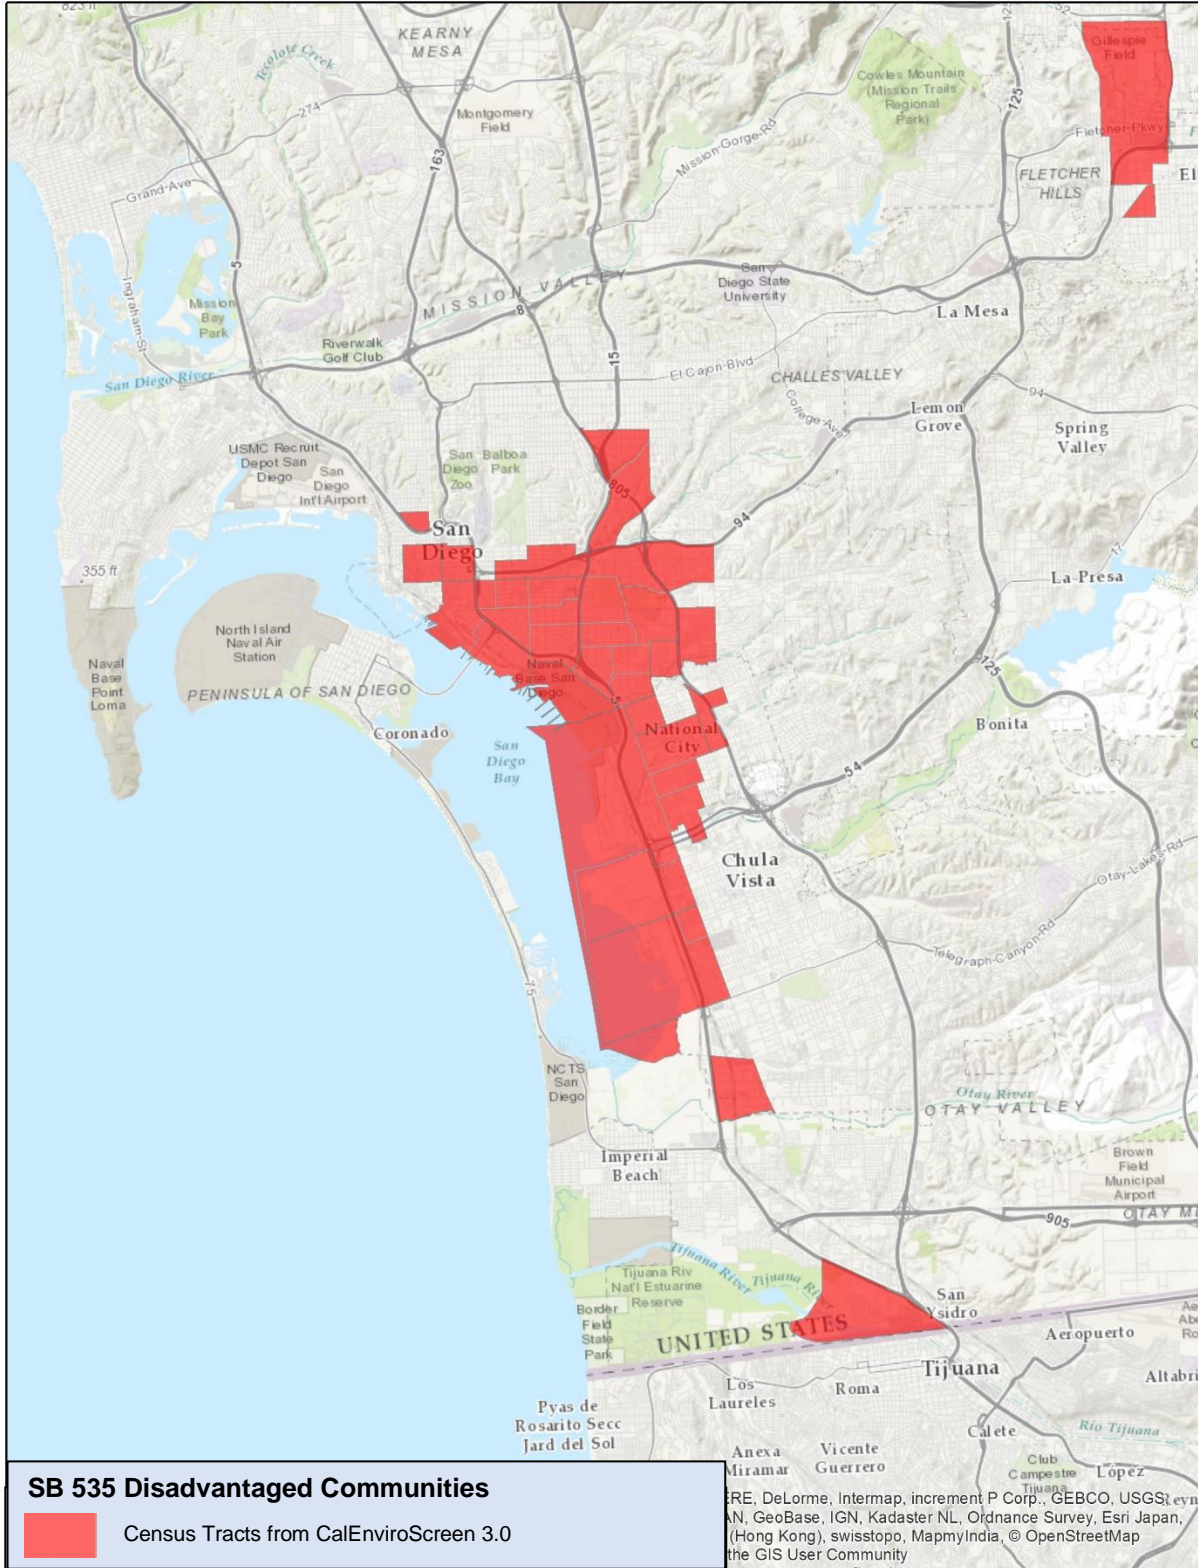

SB 535 Disadvantaged Communities

Census Tracts from CalEnviroScreen 3.0

Sources: Esri, HERE, DeLorme, Intermap, increment P Corp., GEBCO, USGS, FAO, NPS, NRCAN, GeoBase, IGN, Kadaster NL, Ordnance Survey, Esri Japan, METI, Esri China (Hong Kong), swisstopo, MapmyIndia, © OpenStreetMap contributors, and the GIS User Community

Coachella & Imperial Valleys

Greater Los Angeles Area

Sacramento Area

San Diego Area

San Francisco Area

San Joaquin Valley