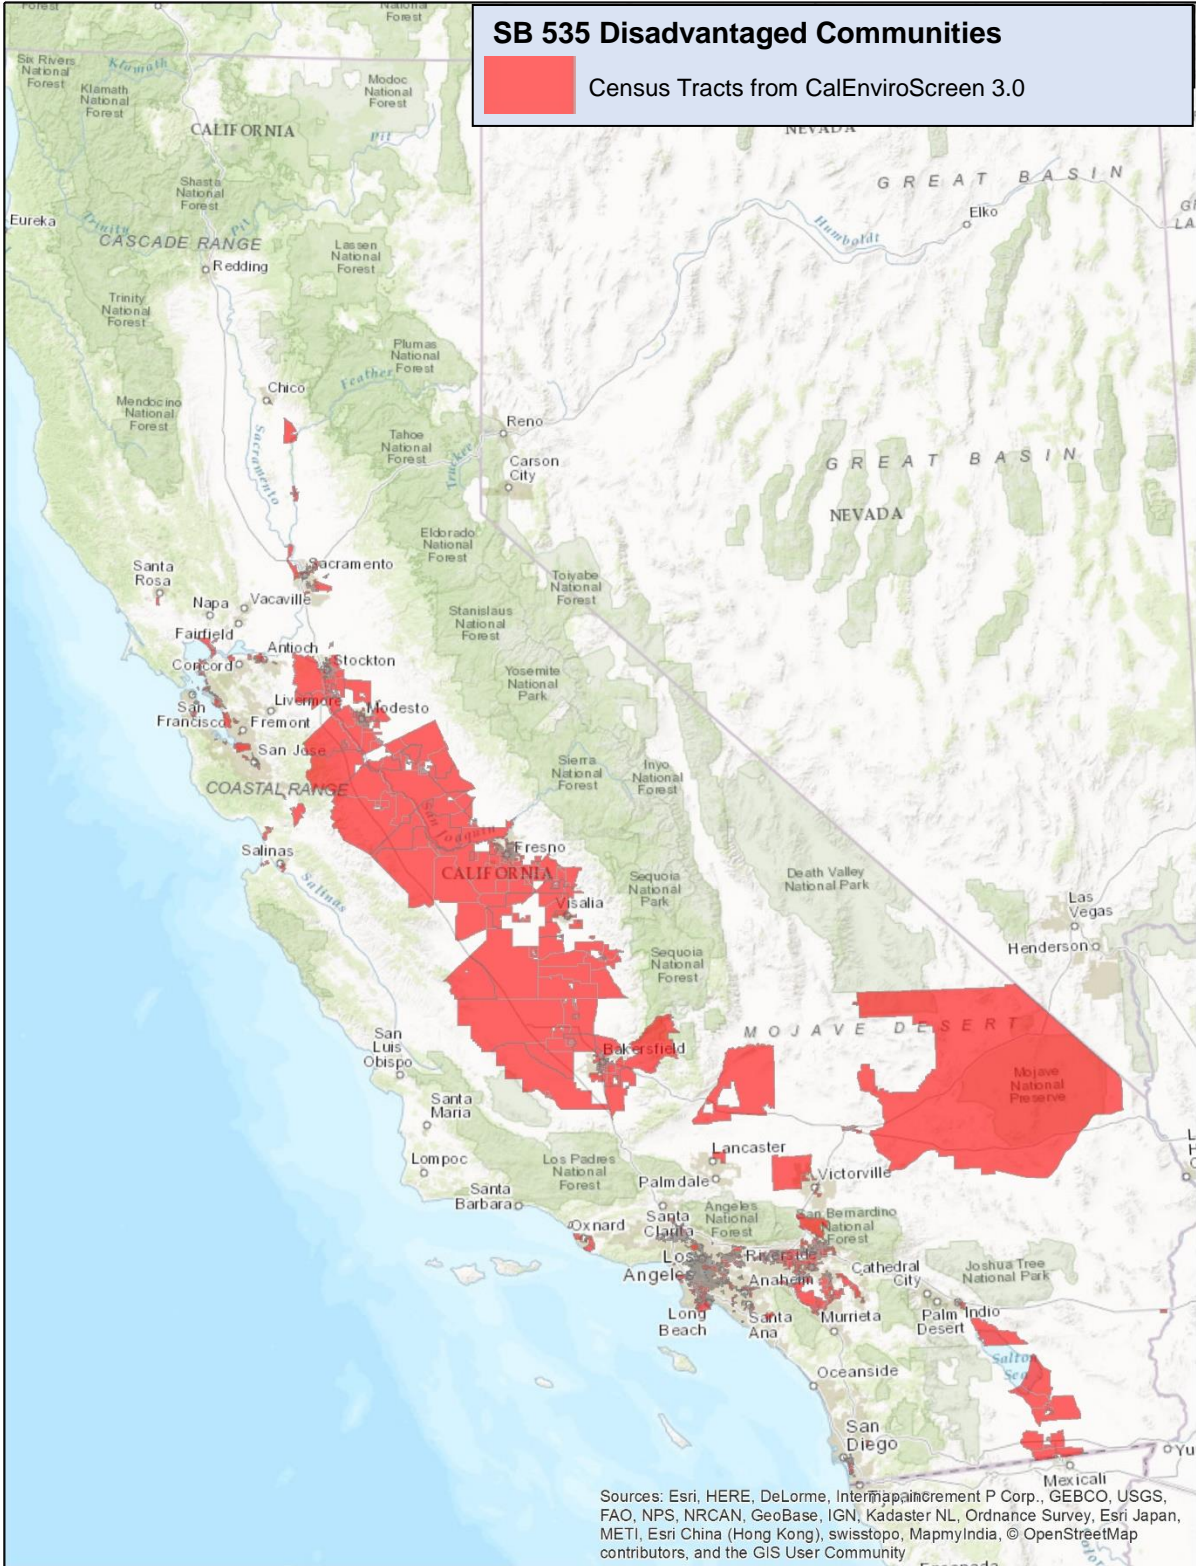

SB 535 Disadvantaged Communities

Census Tracts from CalEnviroScreen 3.0

Sources: Esri, HERE, DeLorme, Intermap, increment P Corp., GEBCO, USGS, FAO, NPS, NRCAN, GeoBase, IGN, Kadaster NL, Ordnance Survey, Esri Japan, METI, Esri China (Hong Kong), swisstopo, MapmyIndia, © OpenStreetMap contributors, and the GIS User Community

Coachella & Imperial Valleys

Greater Los Angeles Area

Sacramento Area

San Diego Area

San Francisco Area

San Joaquin Valley