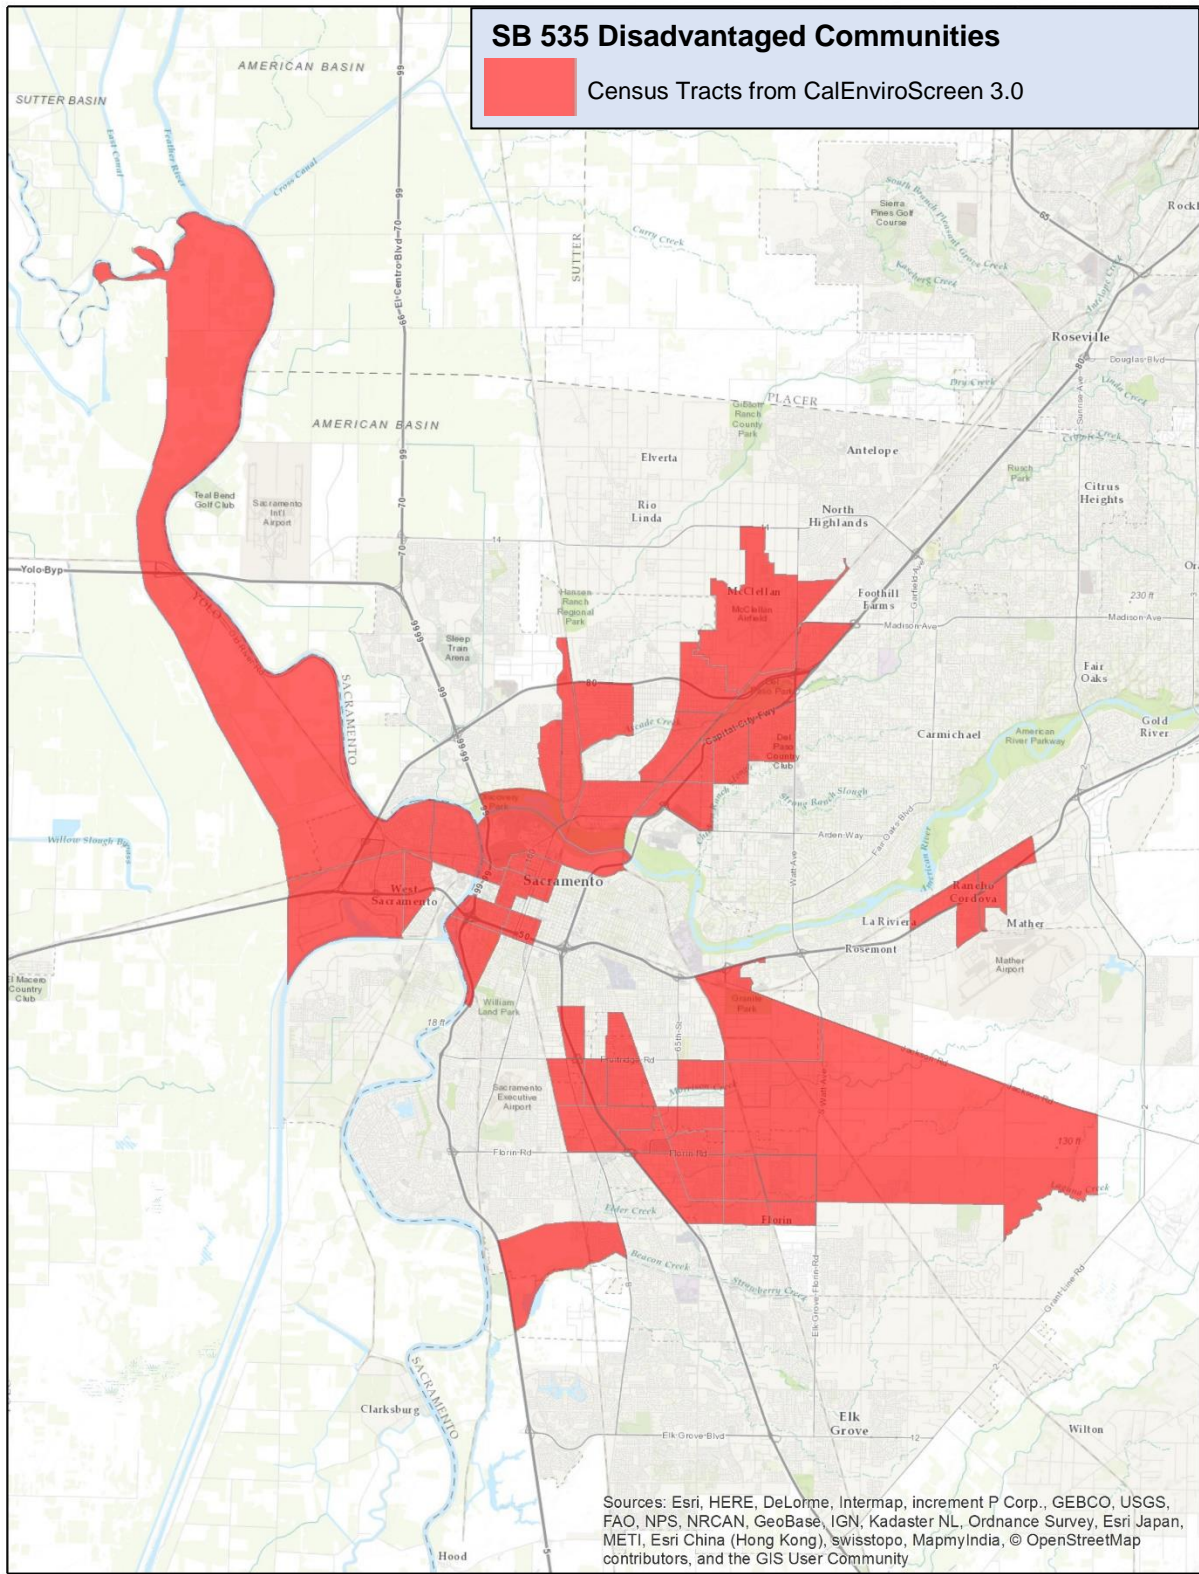

SB 535 Disadvantaged Communities

Census Tracts from CalEnviroScreen 3.0

Sources: Esri, HERE, DeLorme, Intermap, increment P Corp., GEBCO, USGS, FAO, NPS, NRCAN, GeoBase, IGN, Kadaster NL, Ordnance Survey, Esri Japan, METI, Esri China (Hong Kong), swisstopo, MapmyIndia, © OpenStreetMap contributors, and the GIS User Community

Coachella & Imperial Valleys

Greater Los Angeles Area

Sacramento Area

San Diego Area

San Francisco Area

San Joaquin Valley